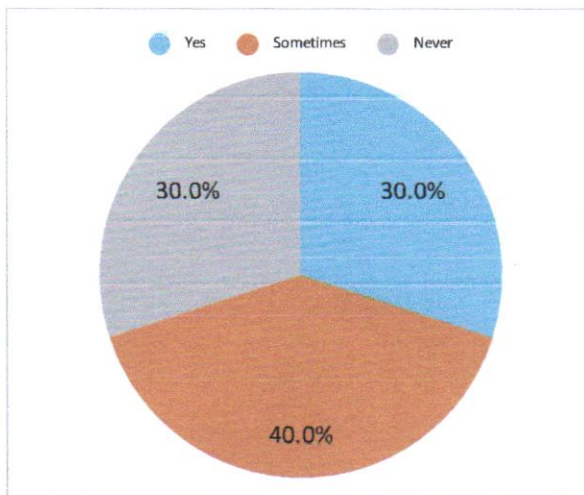

7. Do the faculties help you outside the classroom?

  
**PRINCIPAL**  
Dhruba Chand Halder College  
P.O.- D. Barasat, P.S.- Jaynagar  
South 24 Parganas. Pin- 743372

Always	68%
Sometimes	32%
Never	0%

8. Do you get adequate books from the college library?

Yes	30%
Sometime s	40%
Never	30%

  
**PRINCIPAL**  
 Dhruva Chand Halder College  
 P.O.- D. Barasat, P.S.- Jaynagar  
 South 24 Parganas, Pin- 743372

9. Do you face ragging in the campus?

Always	0%
Sometimes	0%
Not at all	100%