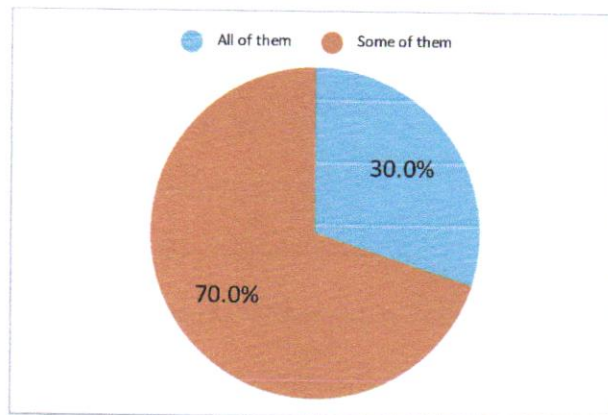

7. Do the faculties help you outside the classroom?

PRINCIPAL
Dhruba Chand Halder College
P.O.- D. Barasat, P.S.- Jaynagar
South 24 Parganas. Pin- 743372