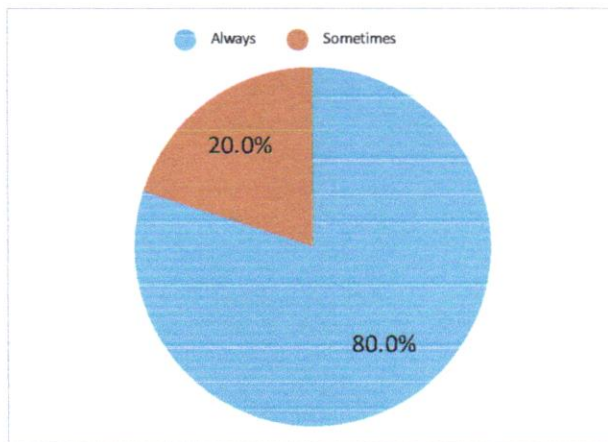

4. Is the syllabus completed on time?

Always	80%
Sometimes	20%
Never	0%