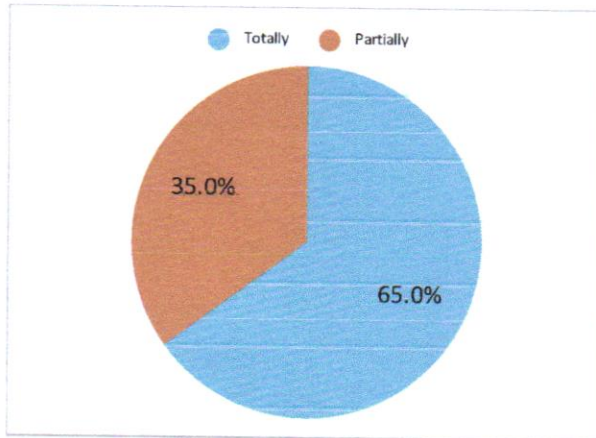

3. Is the curriculum flexible?

Very much	3%
Somewhat	52%
Not at all	45%

4. Is the syllabus completed on time?

Always	80%
Sometimes	20%
Never	0%

  
PRINCIPAL  
Dhruba Chand Halder College  
P.O.- D. Barasat, P.S.- Jaynagar  
South 24 Parganas, Pin- 743372

5. Do you understand the teachings of the faculties in your department?

Totally	65%
Partially	35%
Not at all	0%

6. Are the faculties of your department knowledgeable?

All of them	30%
Some of them	70%
None of them	0%