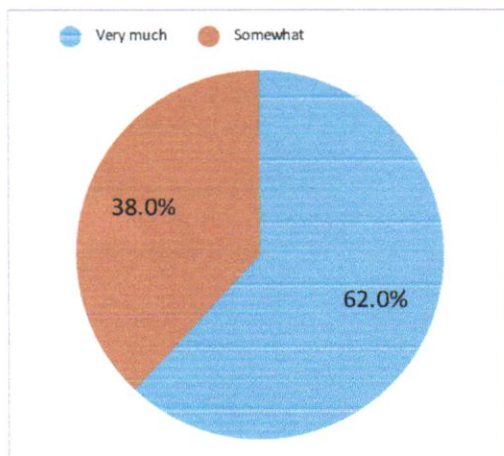

# DHRUBA CHAND HALDER COLLEGE

FEEDBACK ANALYSIS FROM STUDENT'S FEEDBACK

SESSION-2017-18

1. Is the curriculum taught at the institution adequate for the enhancement of knowledge?

Very much	62%
Somewhat	38%
Not at all	0