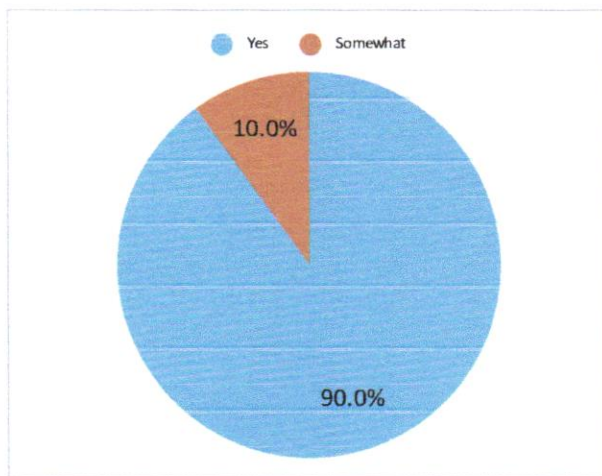

PRINCIPAL
Dhruva Chand Halder College
P.O.- D. Barasat, P.S.- Jaynagar,
South 24 Parganas, Pin- 743372