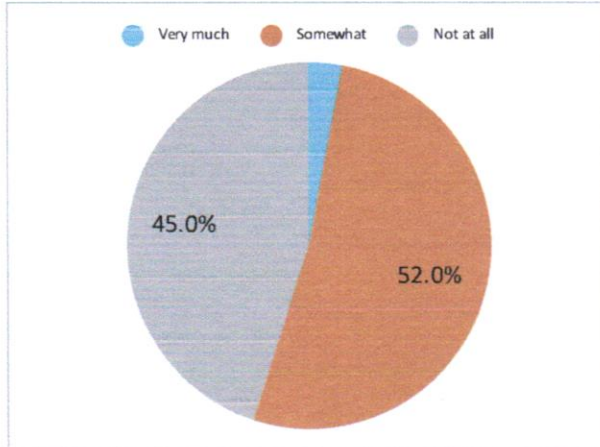

3. Is the curriculum flexible?

Very much	3%
Somewhat	52%
Not at all	45%