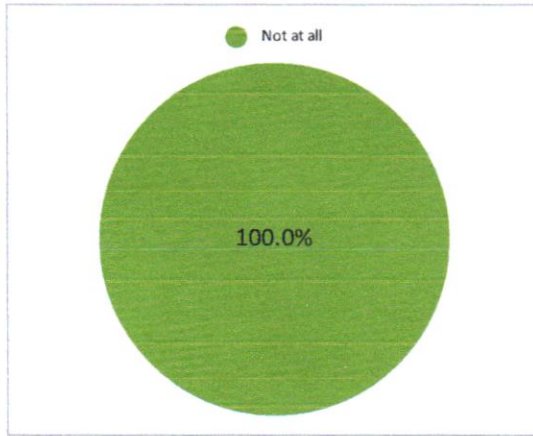

Yes	30%
Sometime s	40%
Never	30%

  
**PRINCIPAL**  
 Dhruva Chand Halder College  
 P.O.- D. Barasat, P.S.- Jaynagar  
 South 24 Parganas, Pin- 743372

9. Do you face ragging in the campus?

Always	0%
Sometimes	0%
Not at all	100%