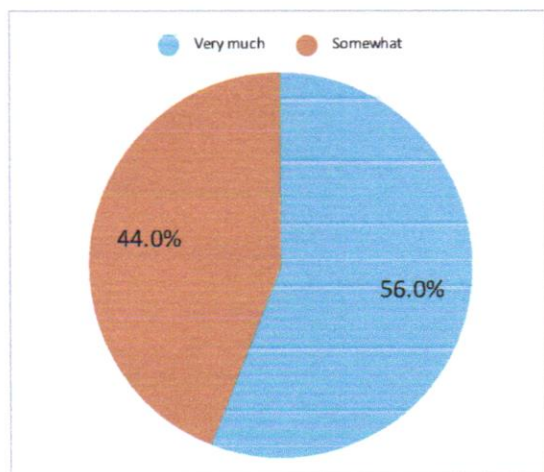

PRINCIPAL
Dhruba Chand Halder College
P.O.- D. Barasat, P.S.- Jaynagar
South 24 Parganas, Pin- 743372